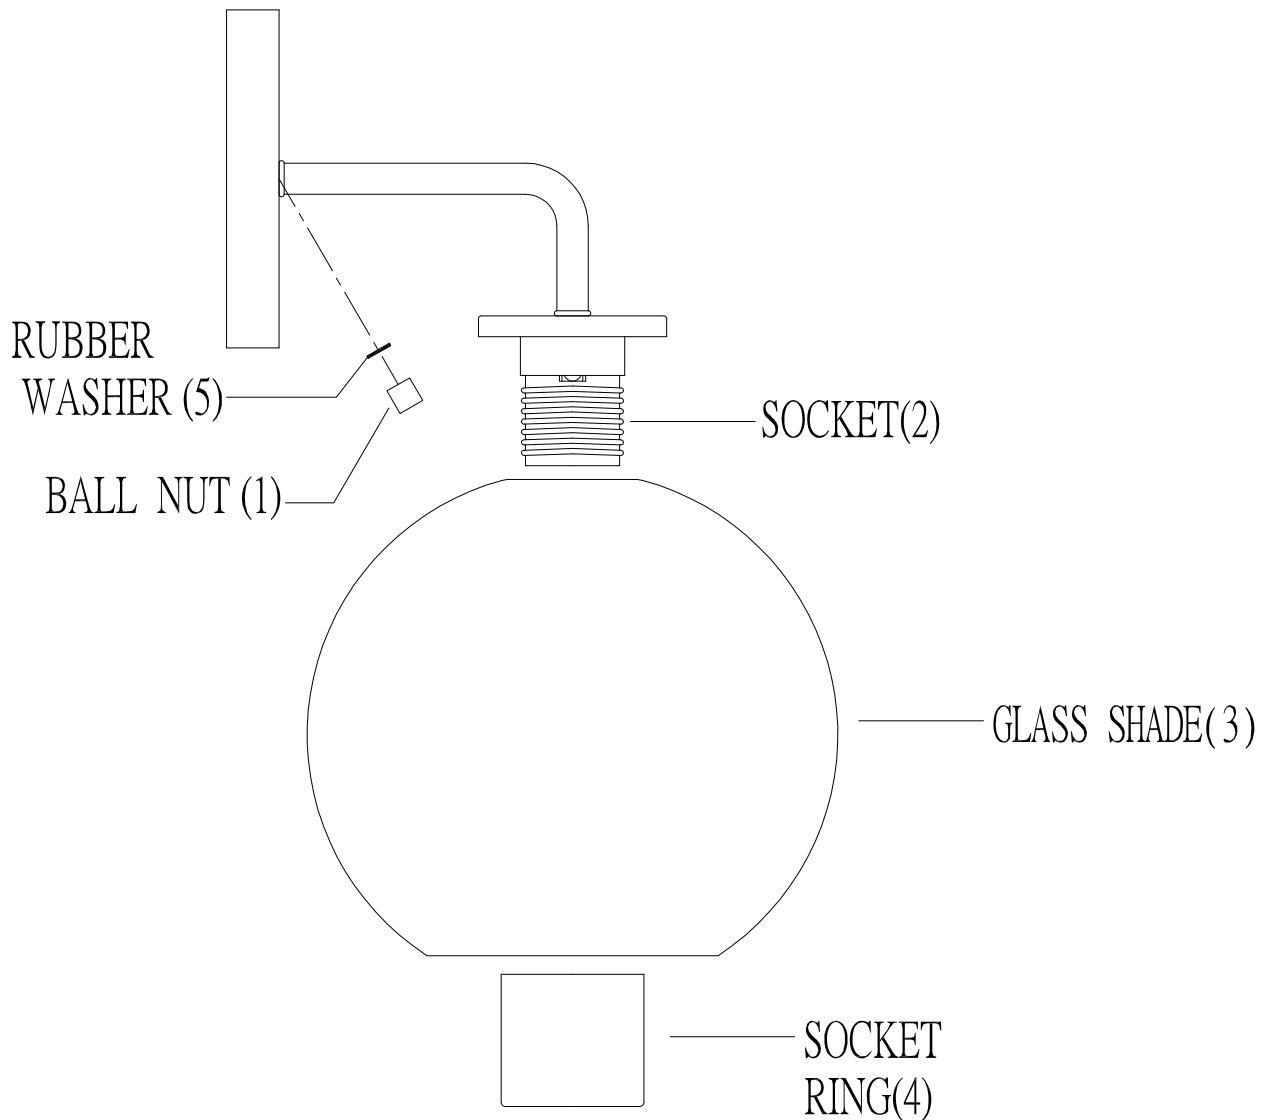

ITEM NO: M50044ORB
M50044BK
M50044ORBNB

INSTALLATION INSTRUCTIONS

1. Carefully remove the fixture out of the carton, and check that all parts are included referring to the above illustration. Make sure not to misplace any parts that are needed for the installation;
2. Install the glass shade (3) into the socket (2), then secure them with the socket ring (4).
3. Fixture is ready for lamping and installation.