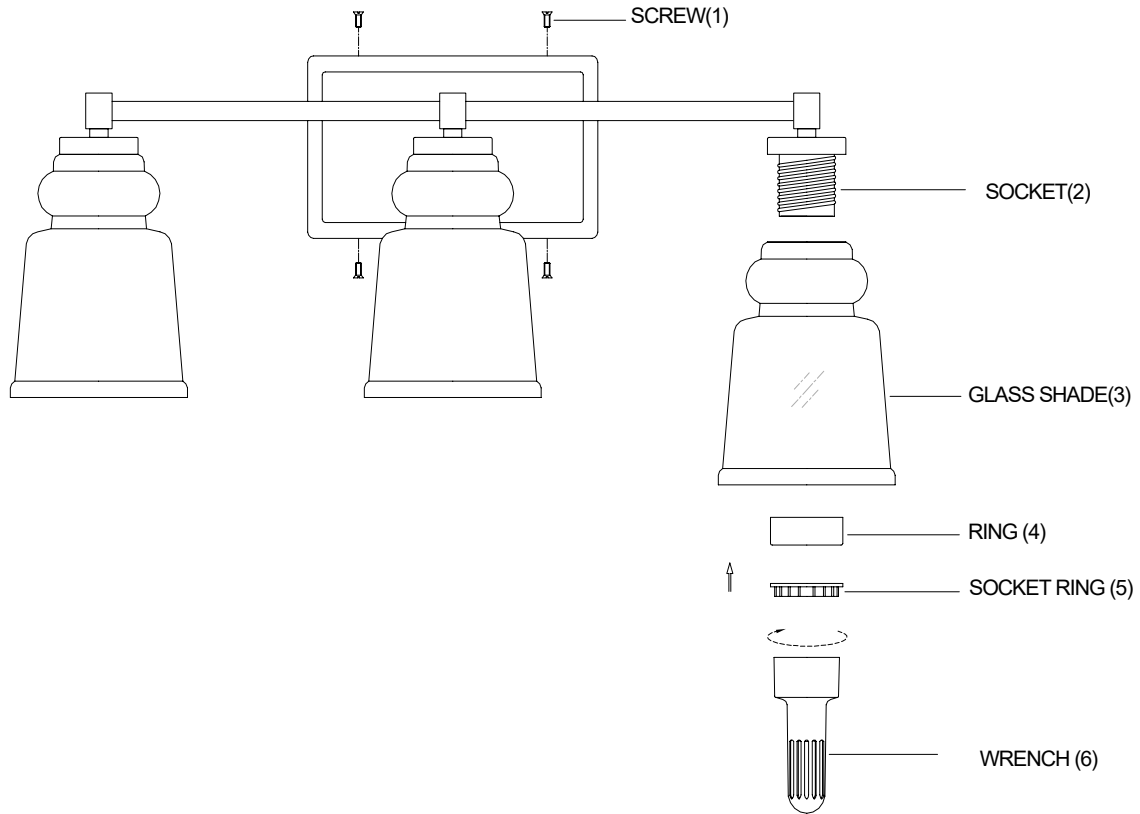

MERIDIAN

L I T E T R E N D S

ITEM NO: M80057BN/MBK
M80058BN/MBK
M80059BN/MBK

ASSEMBLY INSTRUCTIONS

1. Carefully unpack and identify all parts referring to illustration for parts identification.
2. Turn the power to the installation point OFF.
3. Install the glass shade (3), the ring (4), and the socket ring (5) onto the socket (2). Tighten with the wrench (6).
4. Refer to the additional installation instructions included with the product for wiring and installation.
5. Install proper bulbs (not included) into each socket referring to the markings and/or labels on the fixture for maximum wattage.
6. Restore power to the installation point and retain this sheet for future reference.