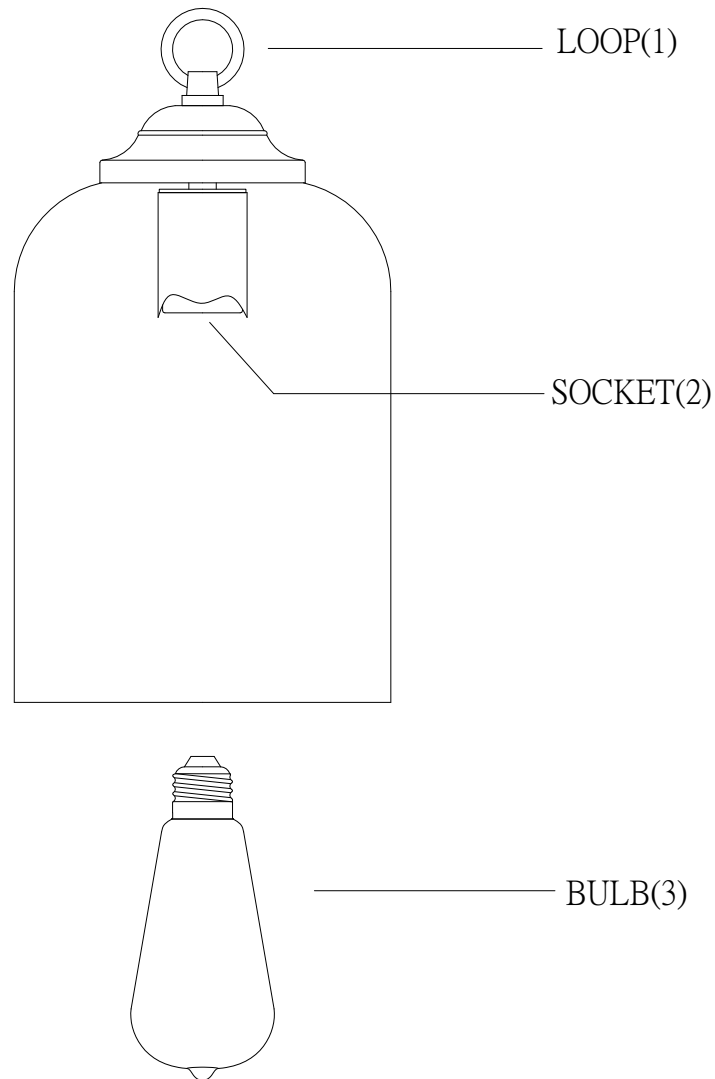

LIGHTING

ITEM NO : 7-701-1-SN

7-700-1-13

7-700-1-109

INSTALLATION INSTRUCTIONS

1. Carefully remove the fixture out of the carton, and check that all parts are included referring to the above illustration. Make sure not to misplace any parts that are needed for the installation;
2. Install the bulb(3) into socket(1);
3. The fixture is assembled!