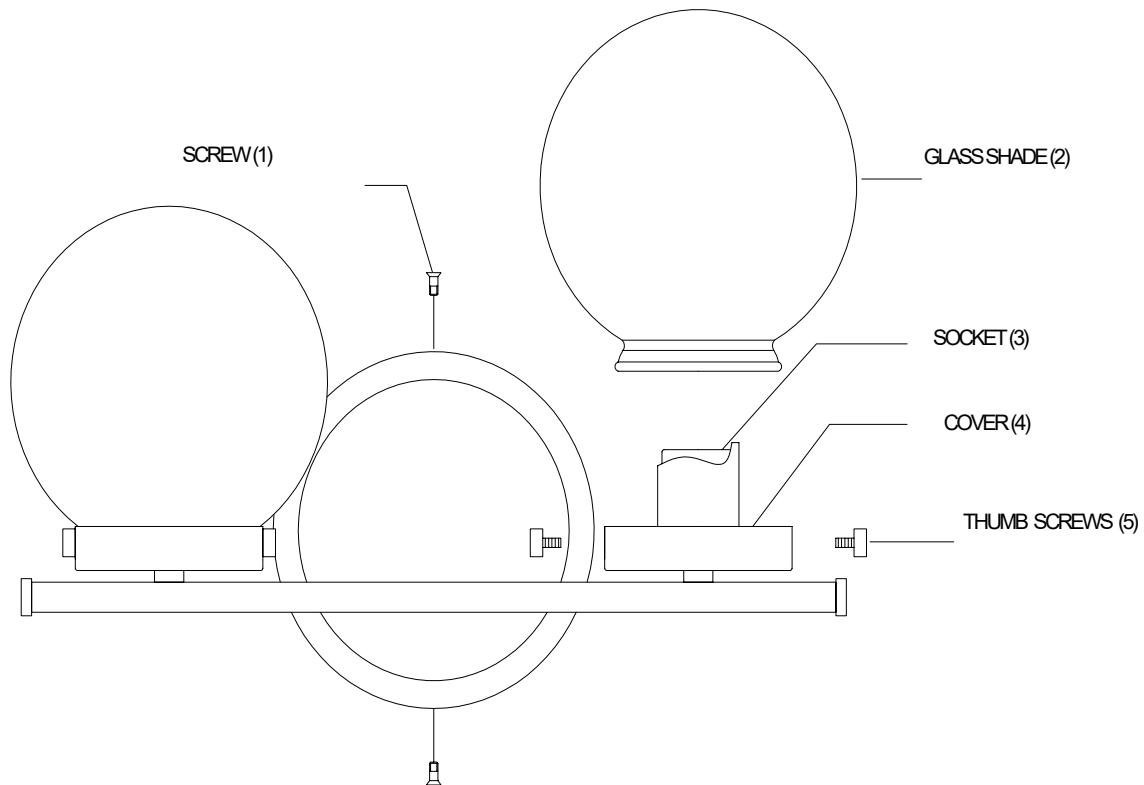

MERIDIAN

L I T E T R E N D S

ITEM NO:M80046MBK
M80046NB

ASSEMBLY INSTRUCTIONS

1. Carefully unpack and identify all parts referring to illustration for parts identification.
2. Turn the power to the installation point OFF.
3. Install the bulb into socket (3).
4. Install the glass shade (2) onto cover (4) and secure with thumb screws (5).
5. Refer to the additional installation instructions included with the product for wiring and installation.
6. Restore power to the installation point and retain this sheet for future reference.