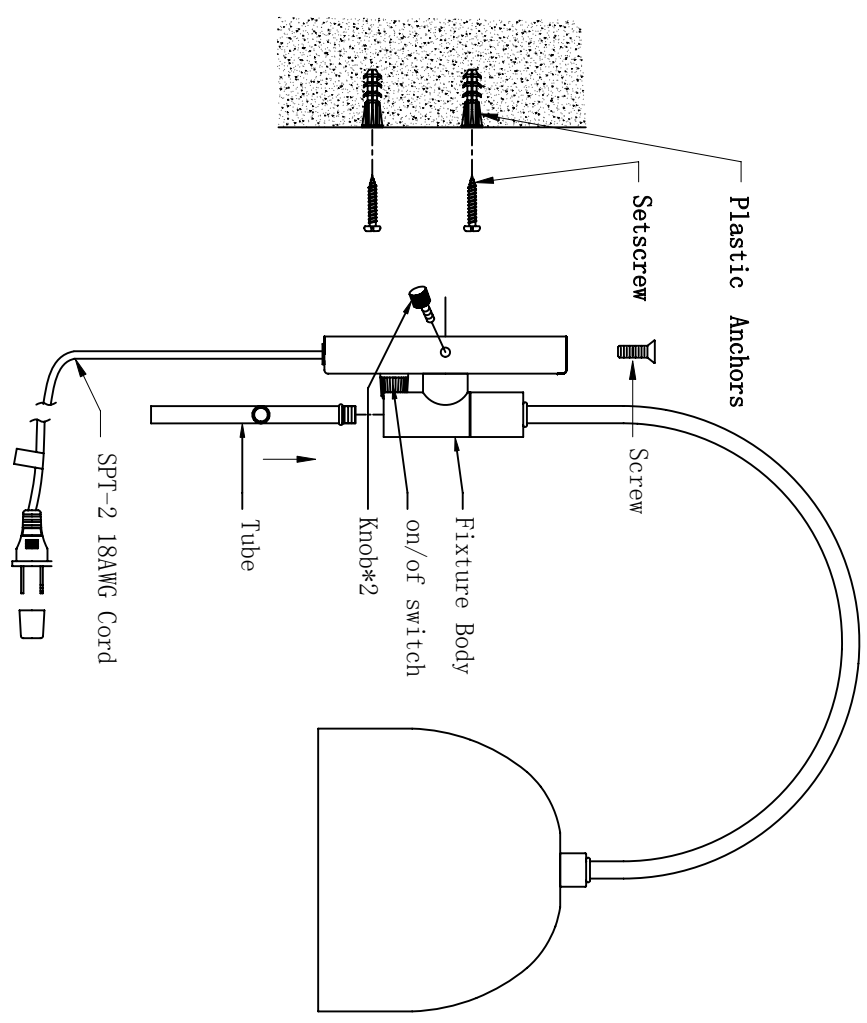

MERIDIAN

LITE TRENDS

ITEM NO : M90045

Nota:
This product cannot be installed on the plasterboard . Advised to install on the wooden board.