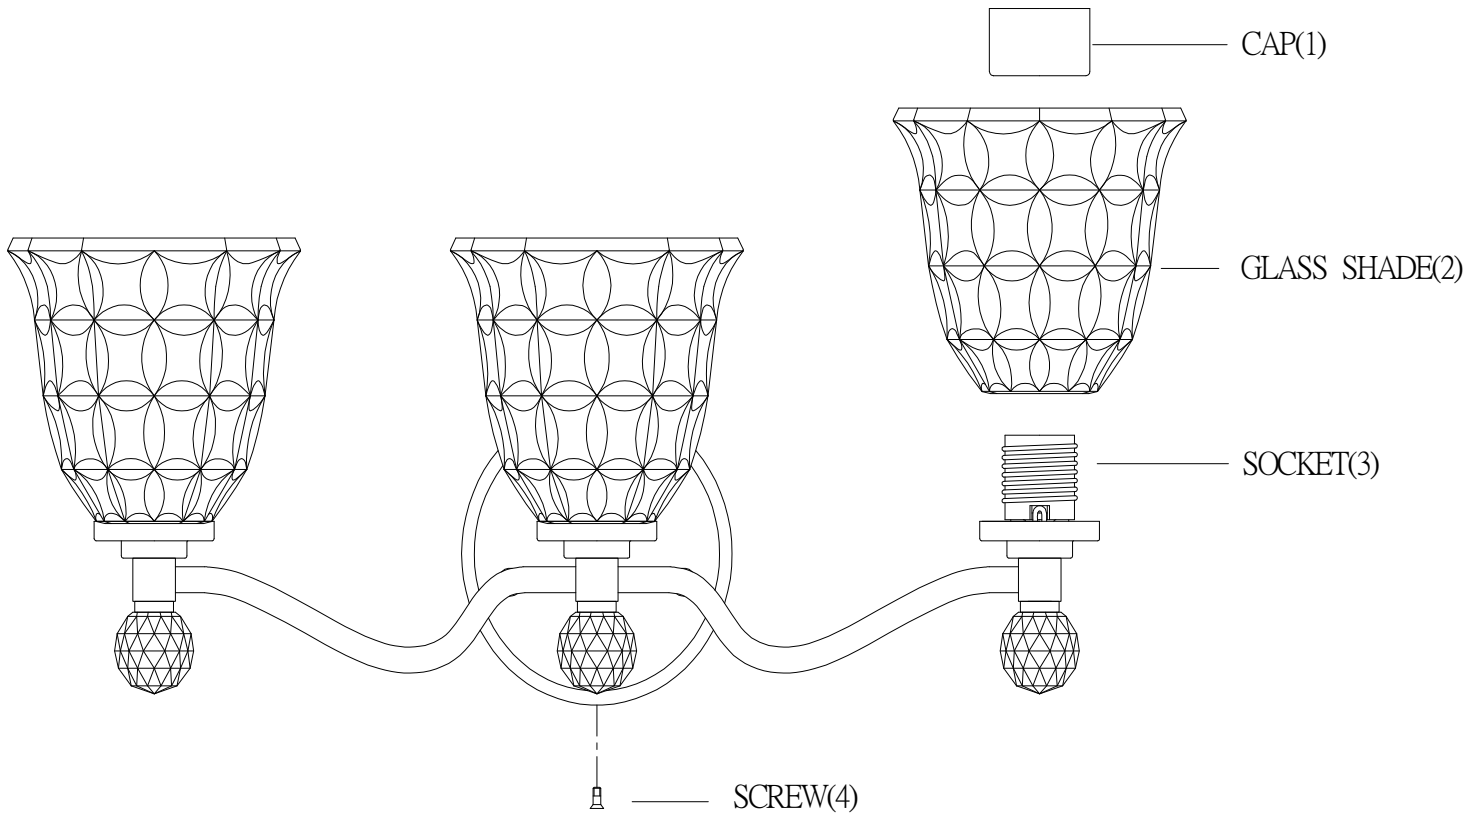

LIGHTING

ITEM NO: 8-880-2-109

8-880-3-109

8-880-4-109

## INSTALLATION INSTRUCTIONS

1. Carefully remove the fixture out of the carton, and check that all parts are included referring to the above illustration. Make sure not to misplace any parts that are needed for the installation;
2. Install the glass shade(2) onto socket(3), and secure them with cap(1);
3. The fixture is assembled!