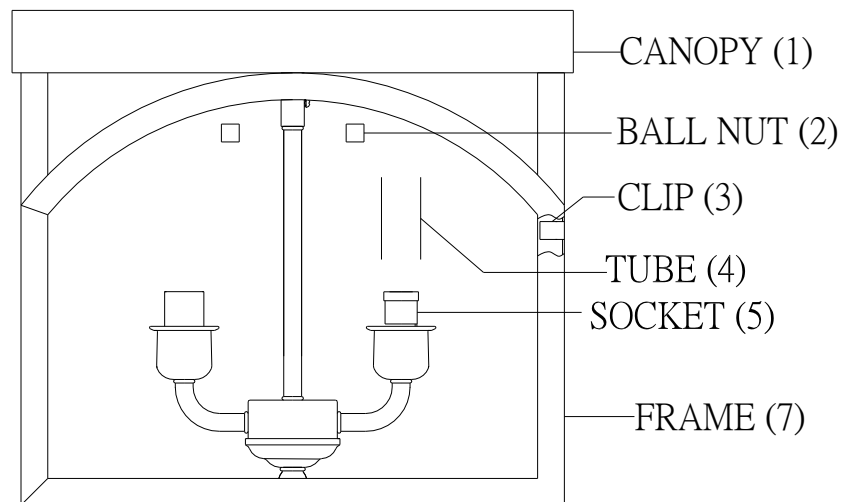

ITEM NO: 6-3058-4-109

6-3058-4-13

## LIGHTING

### INSTALLATION INSTRUCTIONS

1. Carefully remove the fixture out of the carton, and check that all parts are included referring to the above illustration. Make sure not to misplace any parts that are needed for the installation;
2. Install the tube (4) onto socket (5).
3. Put the glass panel (6) onto frame (7), and tighten with clip (3).
4. The fixture is assembled!